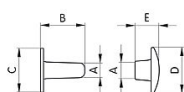

Niť sedlársky dvojdielny otvorený 40370

» DOM, STAVBA, ZÁHRADA » DROBNÉ ŽELEZÁRSTVO

Kód produktu

MP08000-3820

různé varianty

Dostupnosť na hlavnom sklade:
Dostupné množstvo u dodávateľa:

u dodávateľa
momentálne nedostupné